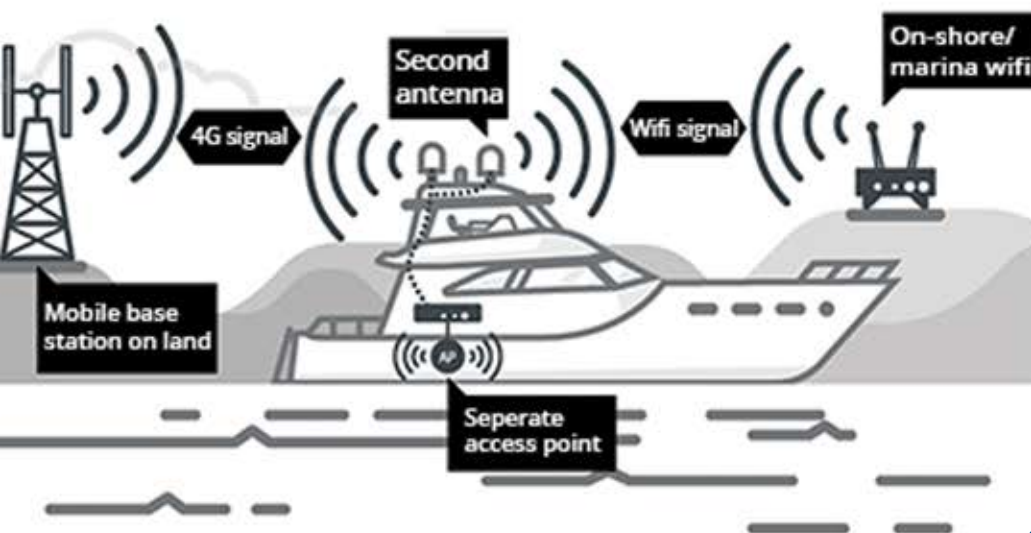

## Features:

- Global Operating Bands
- Network Smart Select – enables quick and intelligent switching between SIM cards and VSat
- APN library – an up to date list of APN's for worldwide mobile networks.... plug and play for SIM cards.
- SIM in use indicator – shows which SIM is connected.
- Manual SIM switch (toggle manually between SIM 1 and SIM 2)

## Optional extras (POA):

- DC power lead – allows 10-40v DC regulated input
- External wi-fi kit – optimises reception for port wi-fi networks. Comprises:
  - External wi-fi antenna and mount
  - Cables
  - Wi-fi Access Point (replaces built in wi-fi hotspot)\*
- Extra wi-fi Access Points – extend wi-fi coverage around vessel
- Super Hi-Gain Antenna (Offshore series) – significantly extends operating range

\*Excludes access to commercial hotspots which require browser and password access.

**LTE REGION**

- EUROPE
- NORTH AMERICA
- ASIA
- SOUTH AMERICA
- AFRICA

**LTE BANDS (4G)**

- B30 (2300 WCS)
- B41 (TDD 2500)
- B29 (US 700DE LOWER)
- B26 (US 850 EXT)
- B25 (1900)
- B5 (850)
- B20 (800DD)
- B13 (700C)
- B12 (700AC)
- B7 (2600)
- B4 (AWS)
- B3 (1800)
- B2 (1900)
- B1 (2100)

**UMTS BANDS (3G)**

- B5 (850)
- B3 (1800)
- B4 (1700)
- B8 (900)
- B2 (1900)
- B1 (2100)

Configuration shown with Marina wifi kit

NB. Extra costs apply

**GET IN TOUCH WITH US**

0800 037 5555

contactus@buzzwireless.co.uk  
www.buzzwireless.co.uk